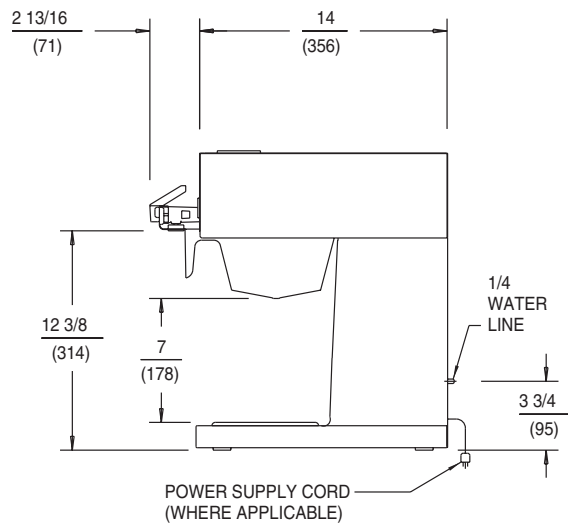

Accessories

Bloomfield offers a full line of coffee warmers, grinders and glass decanters.

BLOOMFIELD

MODELS 8572, 8572L, 8573, 8574

DIMENSIONS: INCH
(MM)

SPECIFICATIONS:

MODELS	WATTS	VOLTS	AMPS	PHASE	POWER SUPPLY CORD
8572	1800	120	15	SINGLE	NEMA 5-15P
🇨🇦 8572CA	1500	120	12.5	SINGLE	NEMA 5-15P
Ⓢ 8572EU, UK	2100	220-240	9	SINGLE	SUPPLIED
🌐 8572AU, PI, KO	2100	220-240	9	SINGLE	SUPPLIED
8573	1800	120	15	SINGLE	NEMA 5-15P
*8574	3800	115/230 4 WIRE	17	SINGLE	NONE