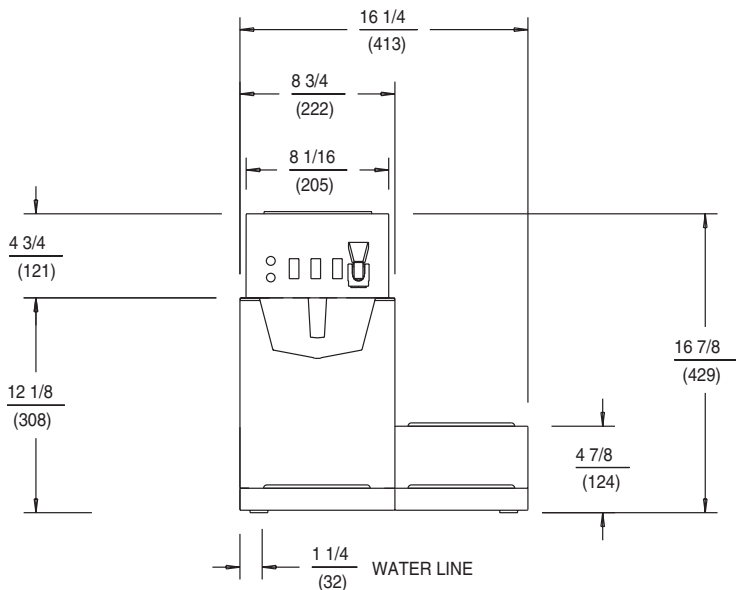

Accessories

Bloomfield offers a full line of coffee warmers, grinders and glass decanters.

BLOOMFIELD

MODELS 8572, 8572L, 8573, 8574

DIMENSIONS: INCH
(MM)

SPECIFICATIONS:

MODELS	WATTS	VOLTS	AMPS	PHASE	POWER SUPPLY CORD
8572	1800	120	15	SINGLE	NEMA 5-15P
🇨🇦 8572CA	1500	120	12.5	SINGLE	NEMA 5-15P
Ⓢ 8572EU, UK	2100	220-240	9	SINGLE	SUPPLIED
🌐 8572AU, PI, KO	2100	220-240	9	SINGLE	SUPPLIED
8573	1800	120	15	SINGLE	NEMA 5-15P
*8574	3800	115/230 4 WIRE	17	SINGLE	NONE